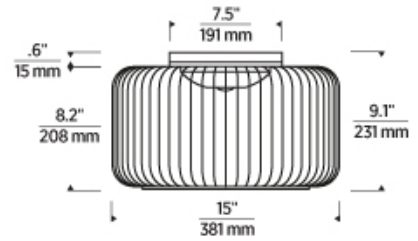

Nightshade Black
Alt View

Plated Brass
Alt View

ORDERING INFORMATION

700FMKAI	LENGTH (A)	FINISH	LAMP
	15 15"	B NIGHTSHADE BLACK BR PLATED BRASS	-LED930 INTEGRATED LED 90 CRI 3000K 120V

700FMKAI _____

JOB NAME _____

NOTES _____

KAI 15 FLUSH MOUNT

SPECIFICATIONS

HARDWARE MATERIAL	Metal
SHADE MATERIAL	Steel
NET WEIGHT	
HEIGHT	9.1in
WIDTH	15in
LENGTH	15in
UP LIGHT / DOWN LIGHT / BOTH?	
WET LISTED	
DAMP LISTED	Yes
DRY LISTED	
WALL / CEILING MOUNT	
GENERAL LISTING	ETL Listed
INCLUDES	